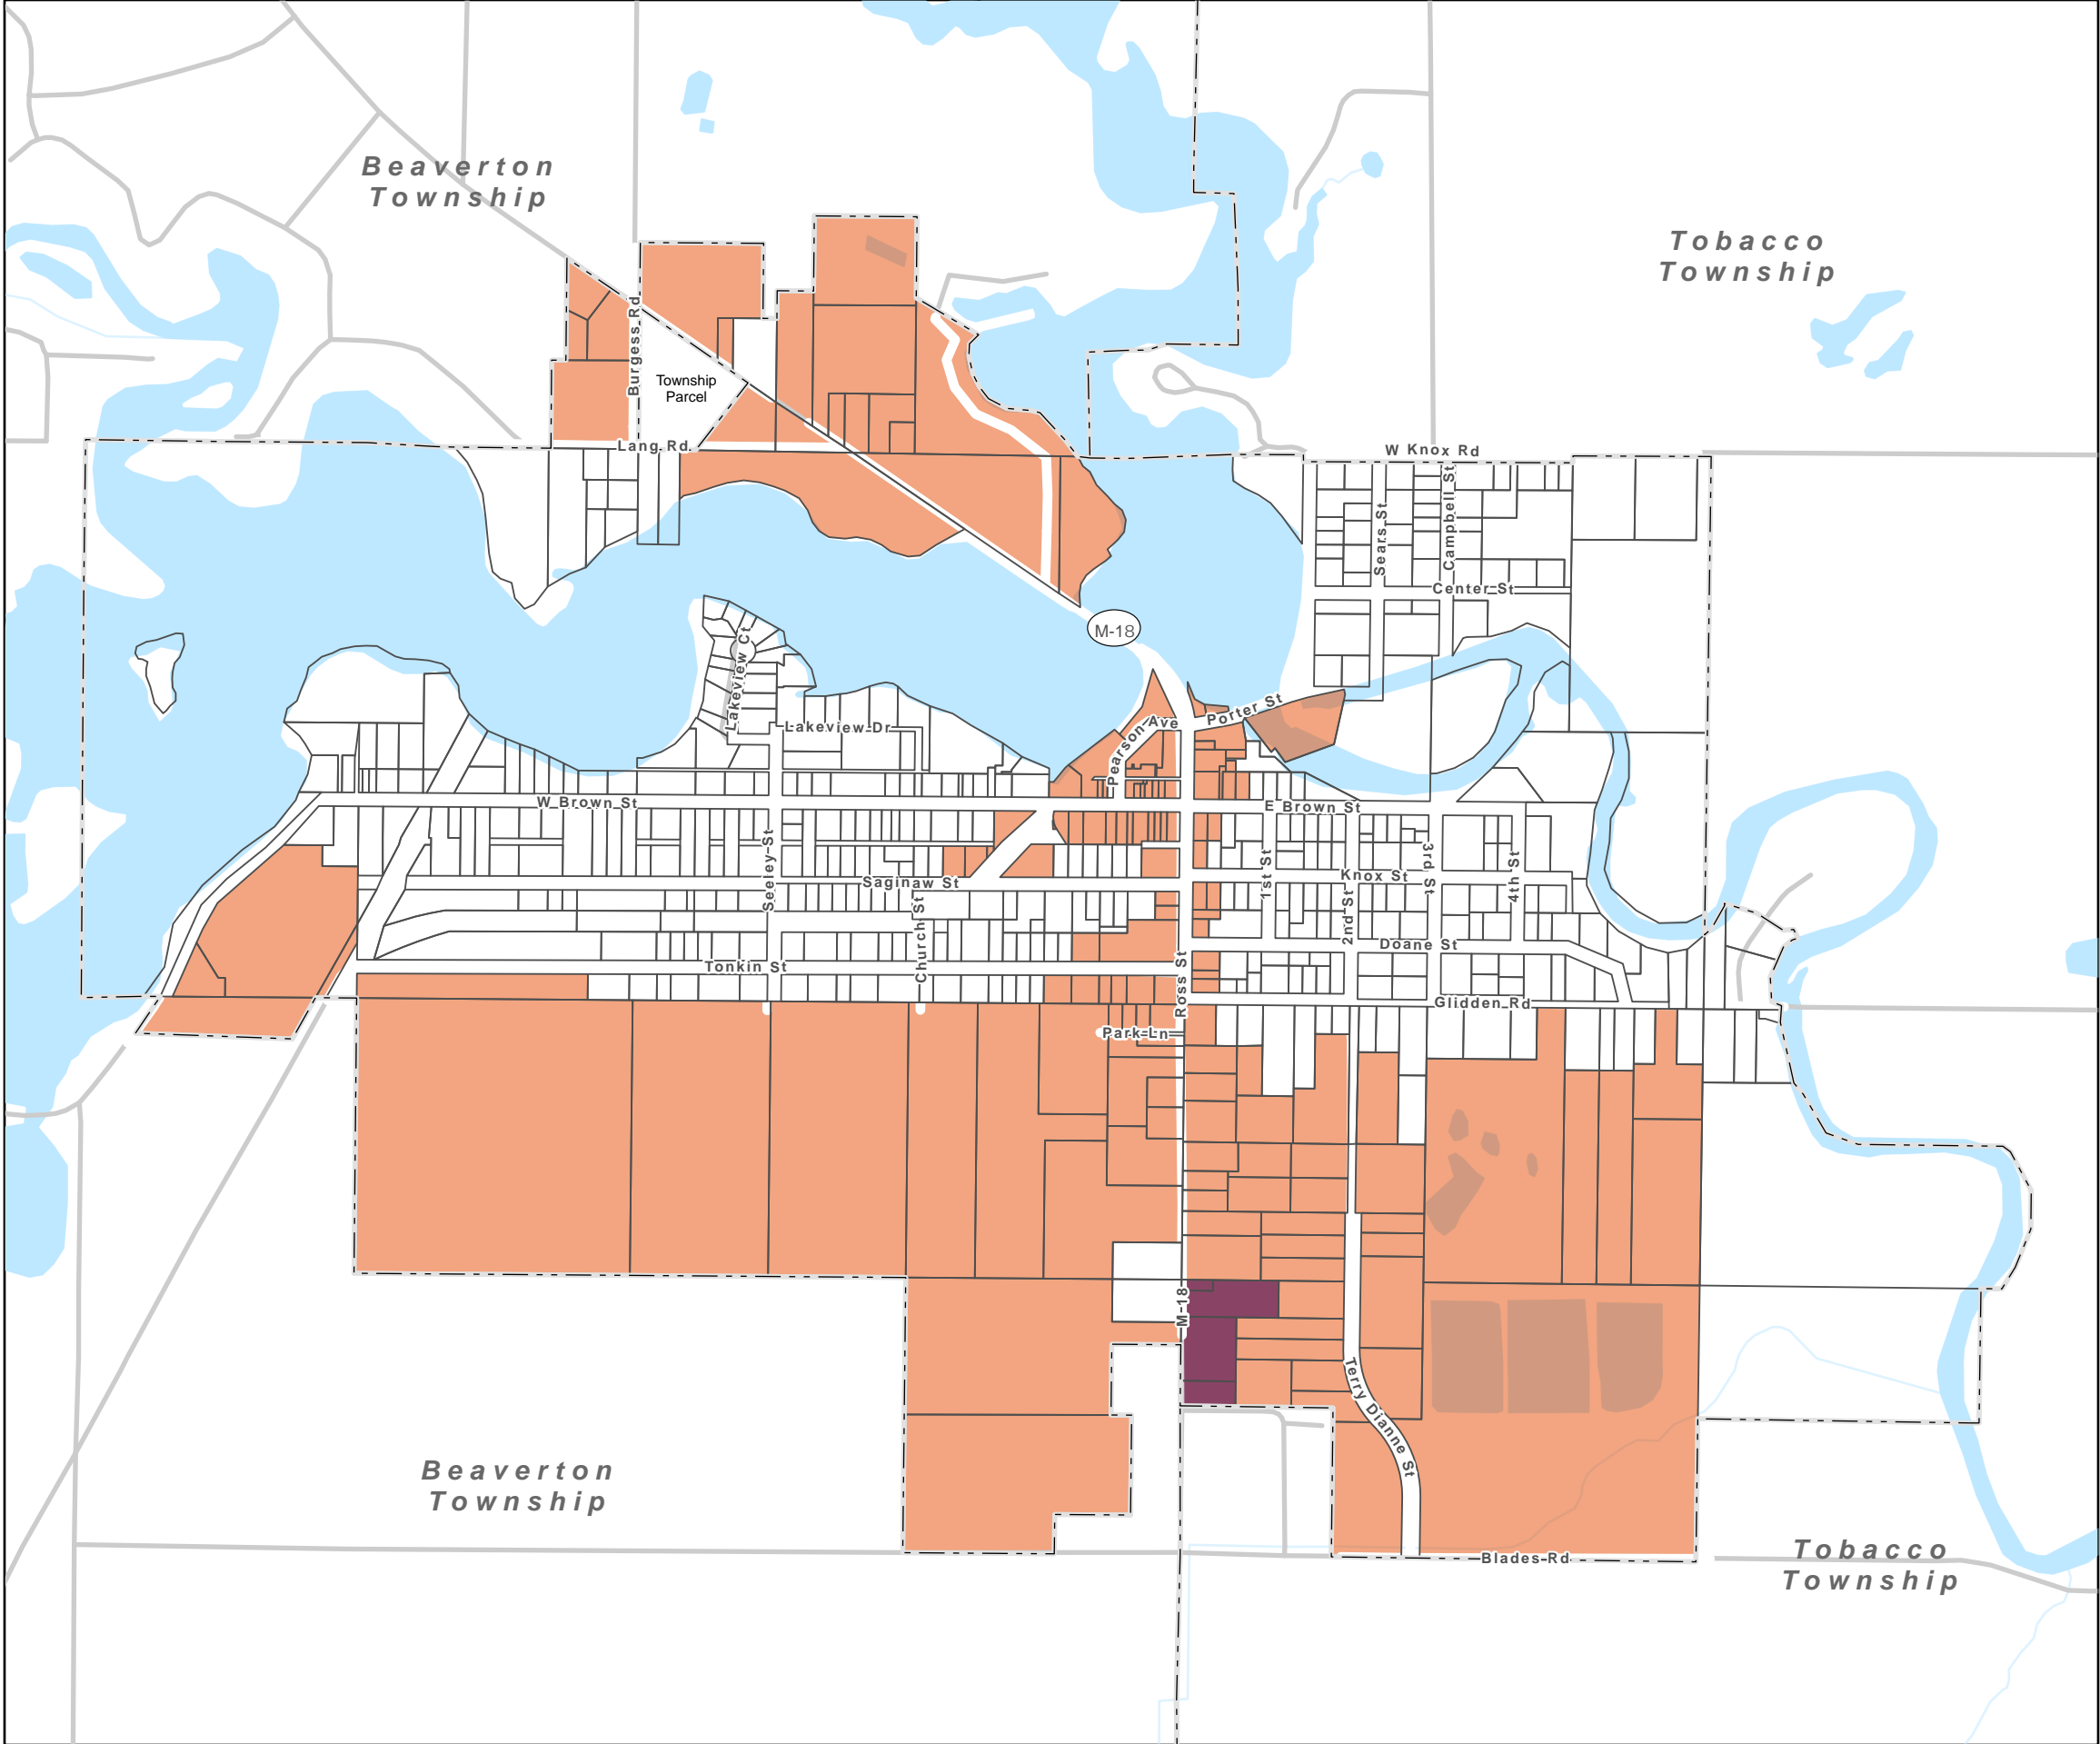

Map 1:
**Development Area
Boundaries**

City of Beaverton, Michigan

May 28, 2019

LEGEND

-  Municipal Boundaries
-  Beaverton Parcels
-  Development Area: TIF 1 District
-  Development Area: TIF 2 District

Basemap Source: Michigan Center for Geographic Information, Version 17a.
Data Source: Gladwin County Equalization; Mckenna 2019.